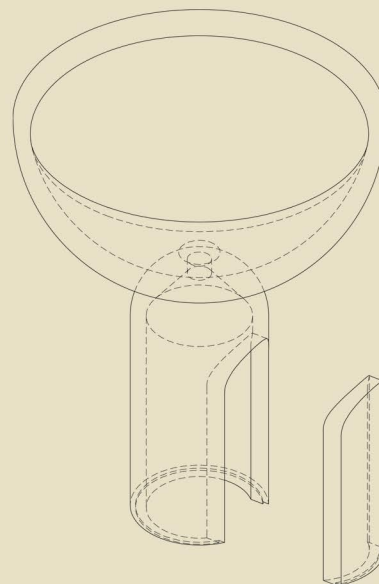

### LUNA WASHBASIN

Designer: Ganesh Poggi Madarena

Freestanding washbasin made from two blocks of solid travertine assembled.

The basin, with its characteristic crescent shape, rests on a cylindrical support. Its interior is carved to accommodate the drain pipes, and is accessible through a removable panel that follows the grain of the marble. The travertine in cross cut, visible on the elevation, leaves a cloudy effect on the inside of the basin.

## DATA SHEET

DIMENSIONS	Ø 700 mm x h 900 mm
WEIGHT	-
FINISH	Polished
ACCESSORIES	Stop & go drain in travertine
COLLECTION	Luna