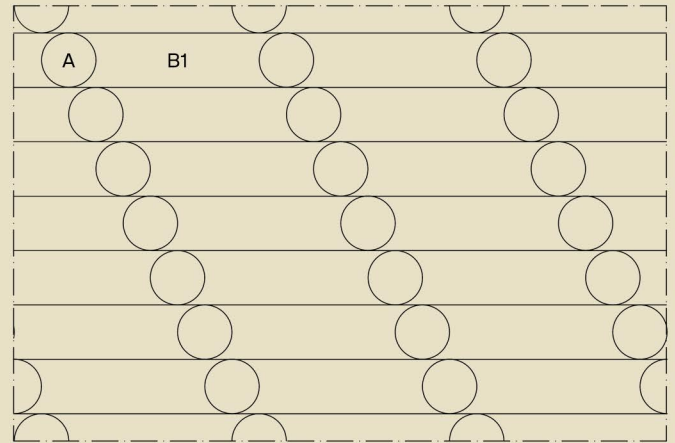

### LUNA TILES

Designer: Ganesh Poggi Madarena

Modular system of interlocking geometric elements that can be used as wall and floor coverings. The two different finish, polished and sandblasted, highlights the pattern characterized by a multitude of small moons. The connecting module between the moons has two different dimensions, to allow different laying patterns.

Laying pattern A

Laying pattern B

Laying pattern C

Laying pattern D

## DATA SHEET

DIMENSIONS	A Ø 250 mm - B1 1000 x 250 mm - B2 500 x 250 cm
WEIGHT	20 mm
FINISH	A sandblasted - B1 e B2 polished
USE	Floor, wall covering
COLLECTION	Luna