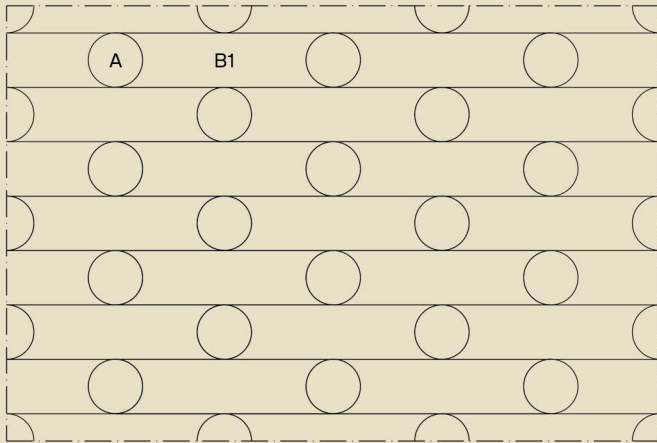

Laying pattern A

Laying pattern B

Laying pattern C

Laying pattern D

## DATA SHEET

DIMENSIONS	A Ø 250 mm - B1 1000 x 250 mm - B2 500 x 250 cm
WEIGHT	20 mm
FINISH	A sandblasted - B1 e B2 polished
USE	Floor, wall covering
COLLECTION	Luna