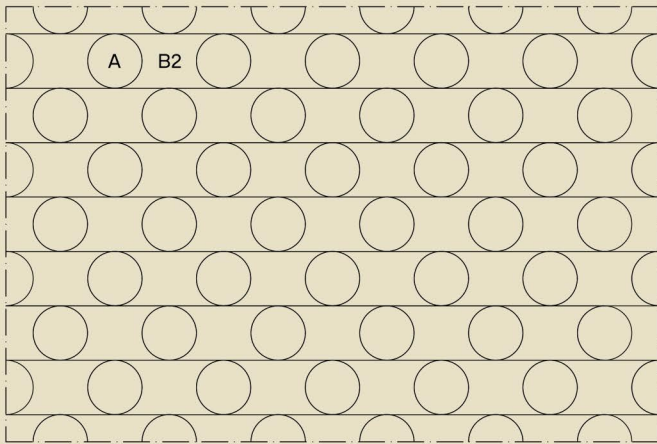

### LUNA TILES

Designer: Ganesh Poggi Madarena

Modular system of interlocking geometric elements that can be used as wall and floor coverings. The two different finish, polished and sandblasted, highlights the pattern characterized by a multitude of small moons. The connecting module between the moons has two different dimensions, to allow different laying patterns.

Laying pattern A

Laying pattern B

Laying pattern C

Laying pattern D

## DATA SHEET

DIMENSIONS	A Ø 250 mm - B1 1000 x 250 mm - B2 500 x 250 cm
WEIGHT	20 mm
FINISH	A sandblasted - B1 e B2 polished
USE	Floor, wall covering
COLLECTION	Luna