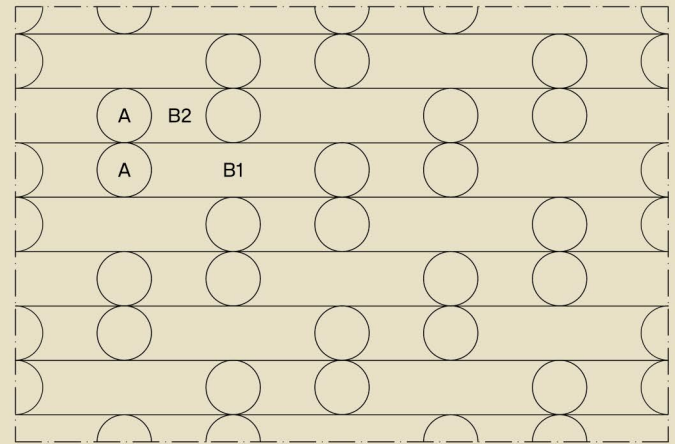

### LUNA TILES

Designer: Ganesh Poggi Madarena

Modular system of interlocking geometric elements that can be used as wall and floor coverings. The two different finish, polished and sandblasted, highlights the pattern characterized by a multitude of small moons. The connecting module between the moons has two different dimensions, to allow different laying patterns.

Laying pattern A

Laying pattern B

Laying pattern C

Laying pattern D

## DATA SHEET

DIMENSIONS	A Ø 250 mm - B1 1000 x 250 mm - B2 500 x 250 cm
WEIGHT	20 mm
FINISH	A sandblasted - B1 e B2 polished
USE	Floor, wall covering
COLLECTION	Luna