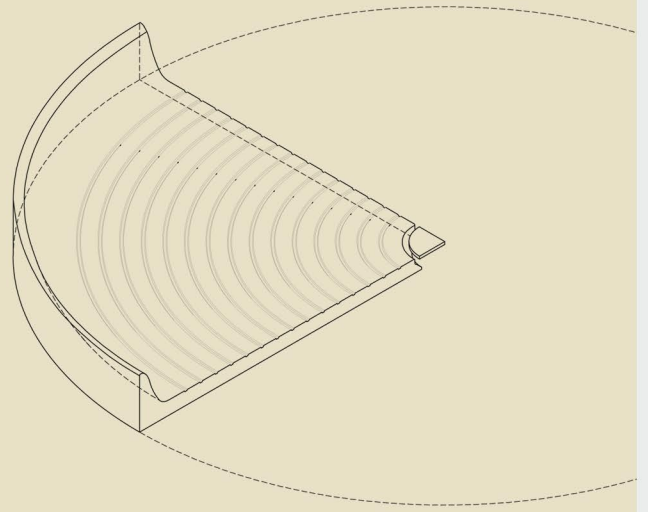

KÓSMOS

LUNA SHOWER TRAY

Designer: Ganesh Poggi Madarena

Shower tray made from a single block of solid travertine. Its circular shape resembles a full moon. The cut of the travertine in cross cut, visible on the elevation, leaves a cloudy effect on the flat part of the shower tray. Similar to planetary rings, the concentric circular grooves allow a perfect grip to the surface, avoiding the risk of falls.

DATA SHEET

DIMENSIONS	Ø 1300 mm x h 160 mm
WEIGHT	-
FINISH	Polished
ACCESSORIES	Stop & go drain in travertine
COLLECTION	Luna